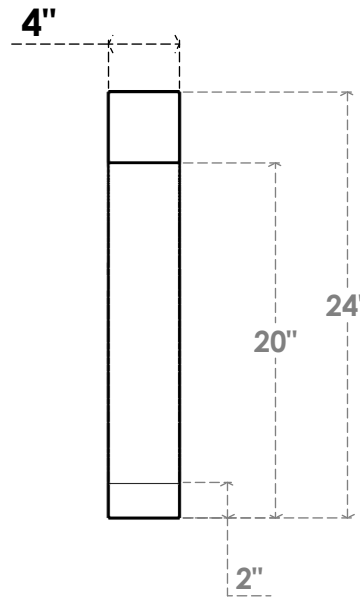

ITEM NUMBER: BRCPC040X18000X24000IMP

4"W X 18"D X 24"H IMPERIAL ARCHITECTURAL GRADE PVC CLOSED KNEE BRACE

SIDE PROFILE

FRONT PROFILE

ISOMETRIC

EKENA MILLWORK
2300 WEST MAIN ST.
CLARKSVILLE, TX 75426
TOLL FREE: 866-607-0453
WWW.EKENAMILLWORK.COM

NOTES

1. INSTALLATION TO BE COMPLETED IN ACCORDANCE WITH MANUFACTURER'S SPECIFICATIONS.
2. DRAWING MAY NOT BE TO SCALE
3. THIS DRAWING IS INTENDED FOR DESIGN AND PLANNING PURPOSES ONLY.
4. ALL INFORMATION CONTAINED HEREIN WAS CURRENT AT THE TIME OF DEVELOPMENT BUT MUST BE REVIEWED AND APPROVED BY THE PRODUCT MANUFACTURER TO BE CONSIDERED ACCURATE.
5. ARCHITECTURAL GRADE PVC PRODUCTS ARE MADE FROM EXPANDED CELLULAR PVC AND COME NATURALLY WHITE BUT MAY BE PAINTED