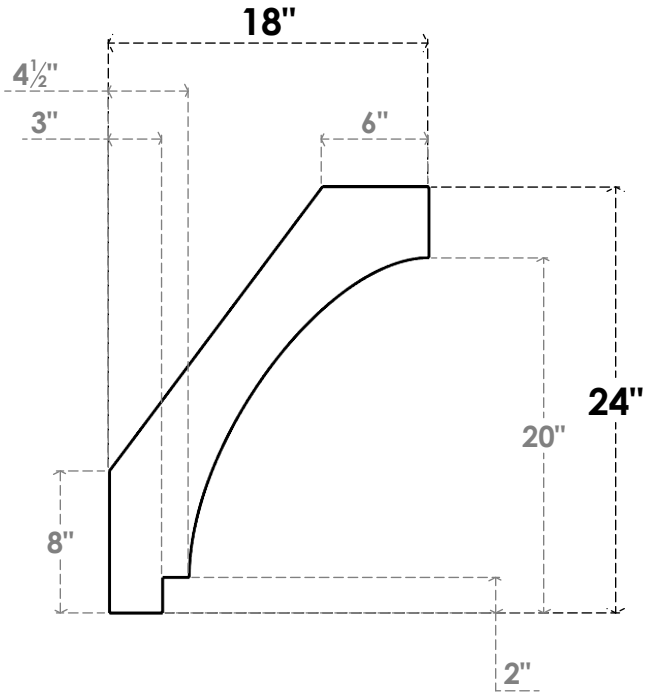

ITEM NUMBER: BRCPC040X18000X24000IMP

4"W X 18"D X 24"H IMPERIAL ARCHITECTURAL GRADE PVC CLOSED KNEE BRACE

SIDE PROFILE

FRONT PROFILE

ISOMETRIC

EKENA MILLWORK
2300 WEST MAIN ST.
CLARKSVILLE, TX 75426
TOLL FREE: 866-607-0453
WWW.EKENAMILLWORK.COM